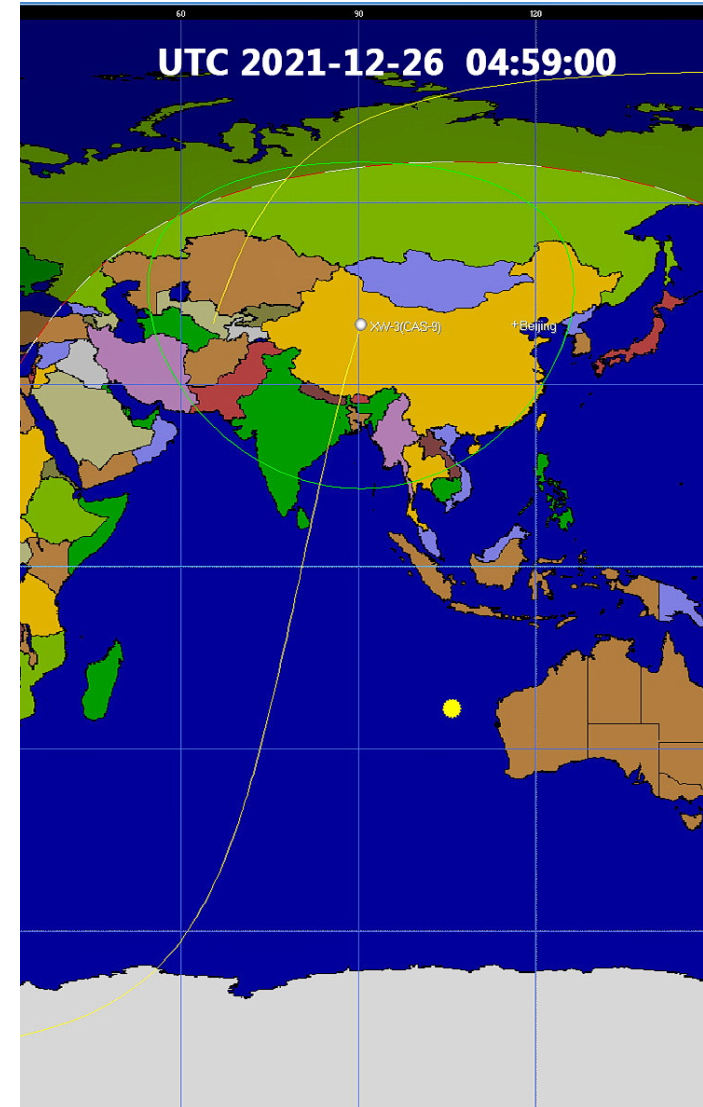

XW-3 (CAS-9) Amateur Radio Satellite Launch Time Sequence

Seq. No.	Time (UTC)	Satellite Location	Event
5	2021-12-26 03:36:36 T0+38 sec.	Western Australia	<ul style="list-style-type: none">●Power on the CW telemetry beacon●Power on the V/U linear transponder●GMSK telemetry transmission on Normal mode
6	2021-12-26 03:36:47 T0+49 sec.	Western Australia	<ul style="list-style-type: none">●VHF antenna deployment●The line transponder works in two-way communication state
7	2021-12-26 04:11:00 T0+2102sec.	South America	<ul style="list-style-type: none">●CW beacon on●Linear transponder on●GMSK telemetry on
8	2021-12-26 04:30:00 T0+3242 sec.	North America	<ul style="list-style-type: none">●CW beacon on●Linear transponder on●GMSK telemetry on
9	2021-12-26 04:42:43 T0+4005 sec.	Arctic, North America, Russia	<ul style="list-style-type: none">●CW beacon on●Linear transponder on●GMSK telemetry on●GMSK telemetry transmission mode changed to test mode.●The satellite will keep running in test mode for several orbits, and then back to normal mode.

Seq. No.	Time (UTC)	Satellite Location	Event
10	2021-12-26 04:59:00 T0+4982 sec.	China, Central Asia, South Asia	<ul style="list-style-type: none">●CW beacon on●Linear transponder on●GMSK telemetry on (Test mode)
11	2021-12-26 08:14:00 T0+16682 sec.	West Asia, Middle East, Europe	<ul style="list-style-type: none">●CW beacon on●Linear transponder on●GMSK telemetry on (Test mode)

Two-Line Orbital Element:

XW-3(CAS-9)

1 99999U 21360.14997609 .00000032 00000-0 10363-4 0 00007

2 99999 098.5836 072.3686 0004232 307.2415 261.3002 14.38559758000156

XW-3 (CAS-9) Amateur Radio Satellite Launch Time Sequence

XW-3 (CAS-9) Amateur Radio Satellite Launch Time Sequence