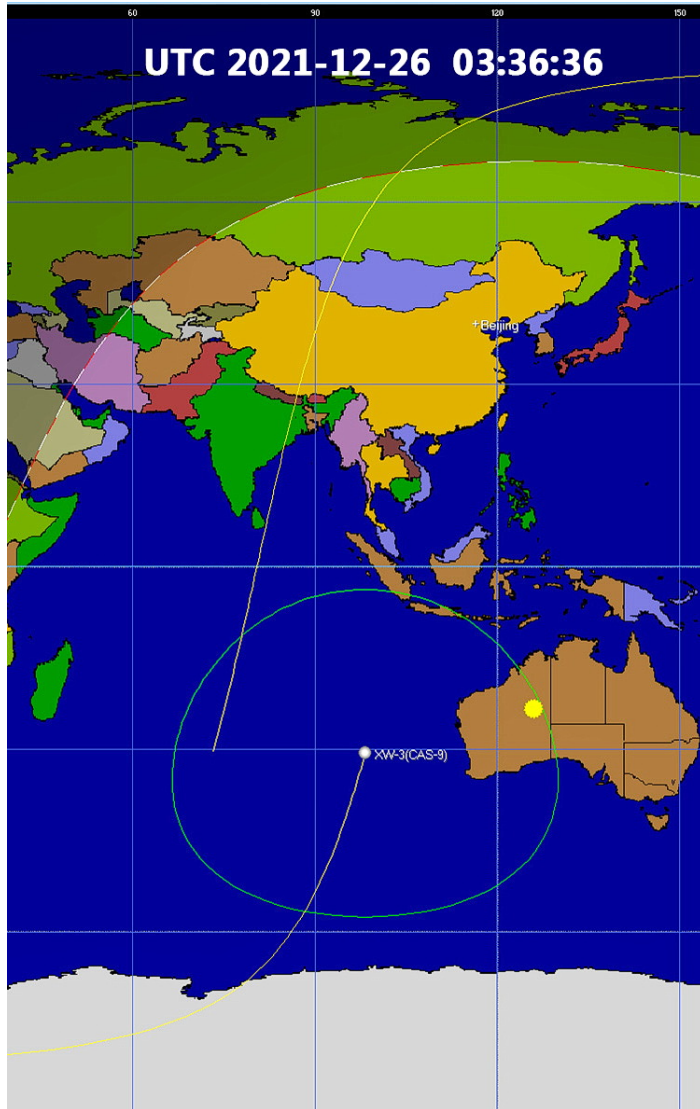

Seq. No.	Time (UTC)	Satellite Location	Event
10	2021-12-26 04:59:00 T0+4982 sec.	China, Central Asia, South Asia	●CW beacon on ●Linear transponder on ●GMSK telemetry on (Test mode)
11	2021-12-26 08:14:00 T0+16682 sec.	West Asia, Middle East, Europe	●CW beacon on ●Linear transponder on ●GMSK telemetry on (Test mode)

Two-Line Orbital Element:

XW-3(CAS-9)

1 99999U   21360.14997609 .00000032 00000-0 10363-4 0 00007

2 99999 098.5836 072.3686 0004232 307.2415 261.3002 14.38559758000156